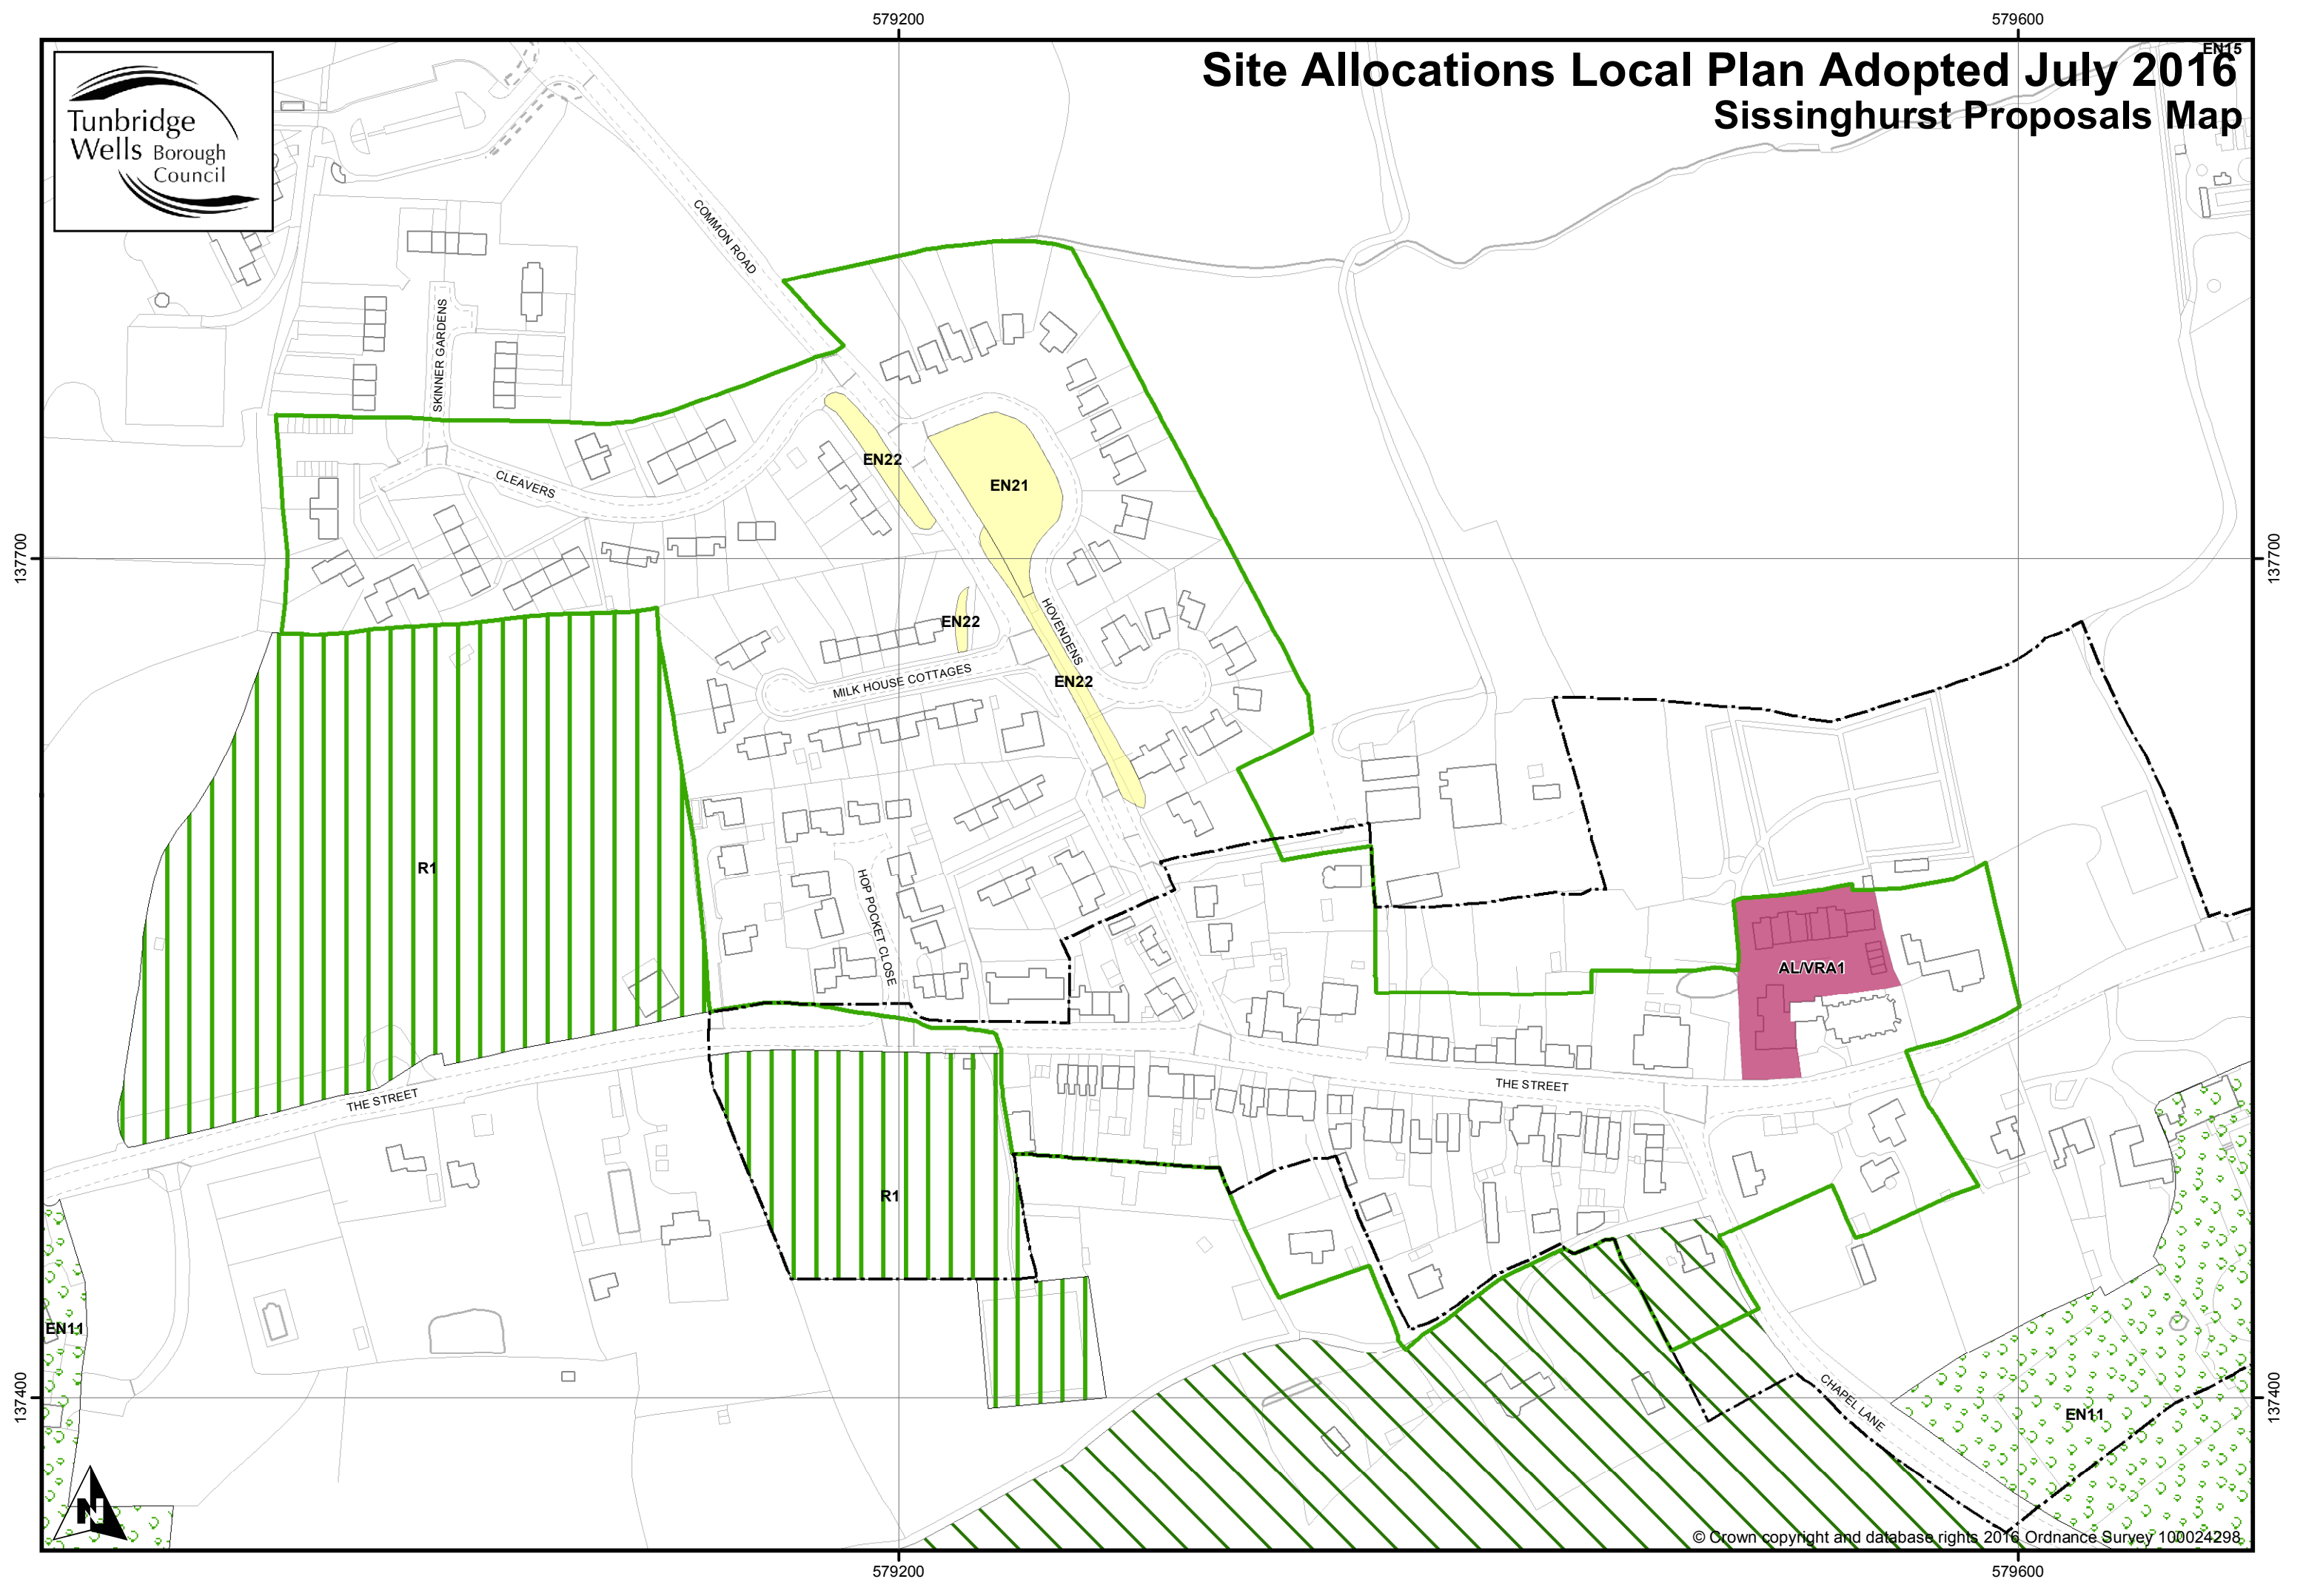

# Site Allocations Local Plan Adopted July 2016

## Sissinghurst Proposals Map

137700

137700

137400

137400

579200

579600

579200

579600